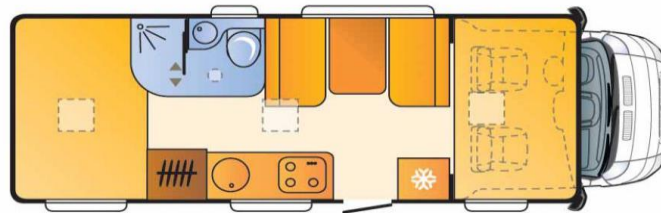

SUN LIVING LIDO A 49 DP

TECHNICAL DATA

X standard

O optional

CHASSIS	
Emissions rating	Euro 6
Fiat 6 2.3 130 Hp 35 L	X
DIMENSIONS AND WEIGHTS	
Body length (mm)	7234
Total width (mm)	2330
Total height (mm)	3075
Internal height (mm)	2090/2290
Mass in running order (MRO, Kg)	2932
Max authorized weight (Kg)	3500
Max towing weight (Kg)	2000
Max loading weight (Kg)	568
Wheel base (mm)	4035
N. of homologated seats incl. Driver's seat	6
CHASSIS EQUIPMENT	
Chassis type	STANDARD
Corner legs	O
Spare wheel Fiat	O
Spare wheel holder	O
Tyre pressure monitoring system Fiat	O
Wheel trims - bigger	O
ABS	X
Robotized gear box Fiat	O
Fix&Go Kit (instead of spare wheel) Fiat	X
Colored front shock bumper white	SUN LIVING PACK
Front fog lights	O