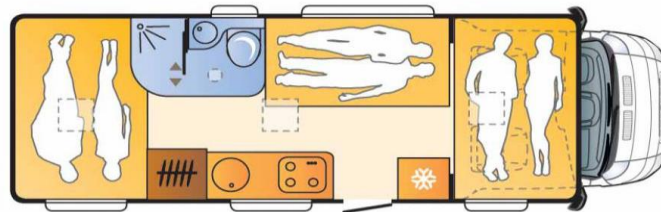

SUN LIVING LIDO A 49 DP

TECHNICAL DATA

X standard

O optional

CHASSIS	
Emissions rating	Euro 6
Fiat 6 2.3 130 Hp 35 L	X
DIMENSIONS AND WEIGHTS	
Body length (mm)	7234
Total width (mm)	2330
Total height (mm)	3075
Internal height (mm)	2090/2290
Mass in running order (MRO, Kg)	2932
Max authorized weight (Kg)	3500
Max towing weight (Kg)	2000
Max loading weight (Kg)	568
Wheel base (mm)	4035
N. of homologated seats incl. Driver's seat	6
CHASSIS EQUIPMENT	
Chassis type	STANDARD
Corner legs	O
Spare wheel Fiat	O
Spare wheel holder	O
Tyre pressure monitoring system Fiat	O
Wheel trims - bigger	O
ABS	X
Robotized gear box Fiat	O
Fix&Go Kit (instead of spare wheel) Fiat	X
Colored front shock bumper white	SUN LIVING PACK
Front fog lights	O